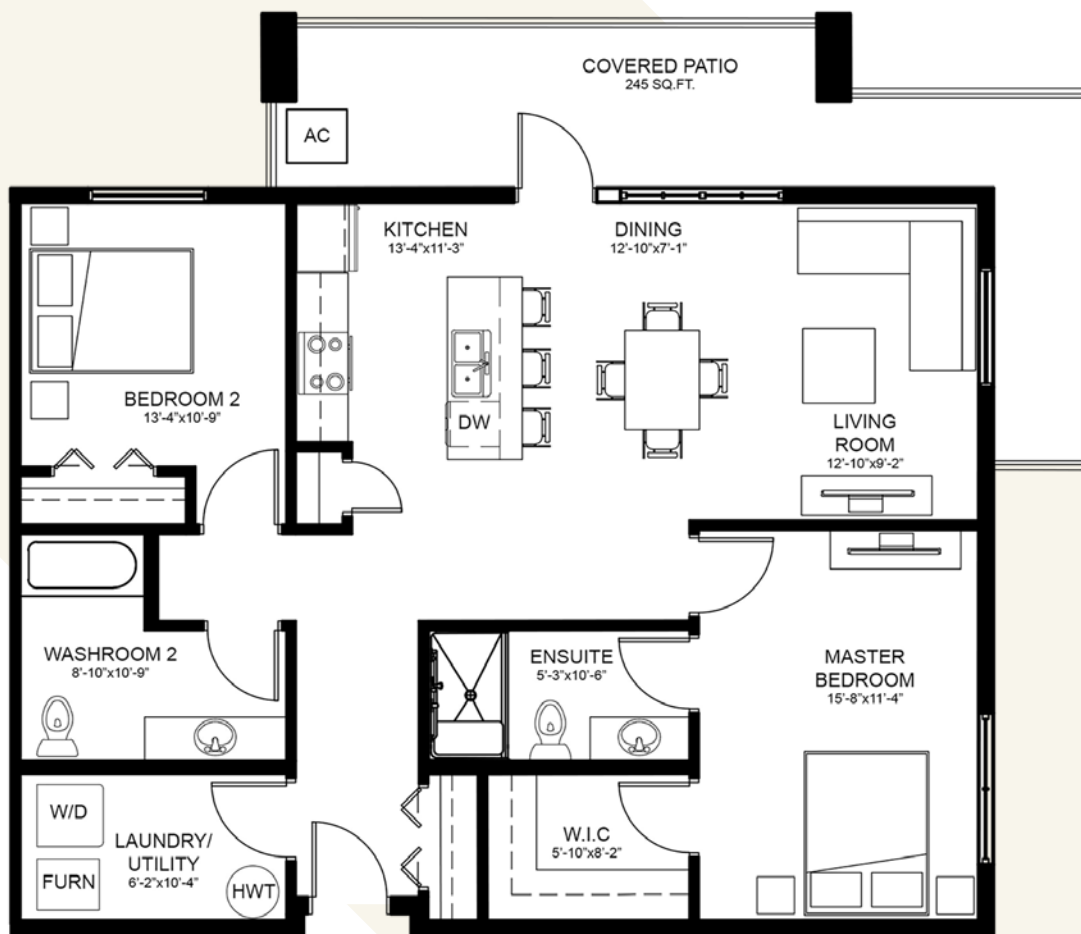

RENAISSANCE.

BY VENTURA DEVELOPMENTS INC.

SUITE A

SPECS

Square Feet: 1,180

Square Feet with Balcony: 1,425

VENTURA
RentVentura.ca